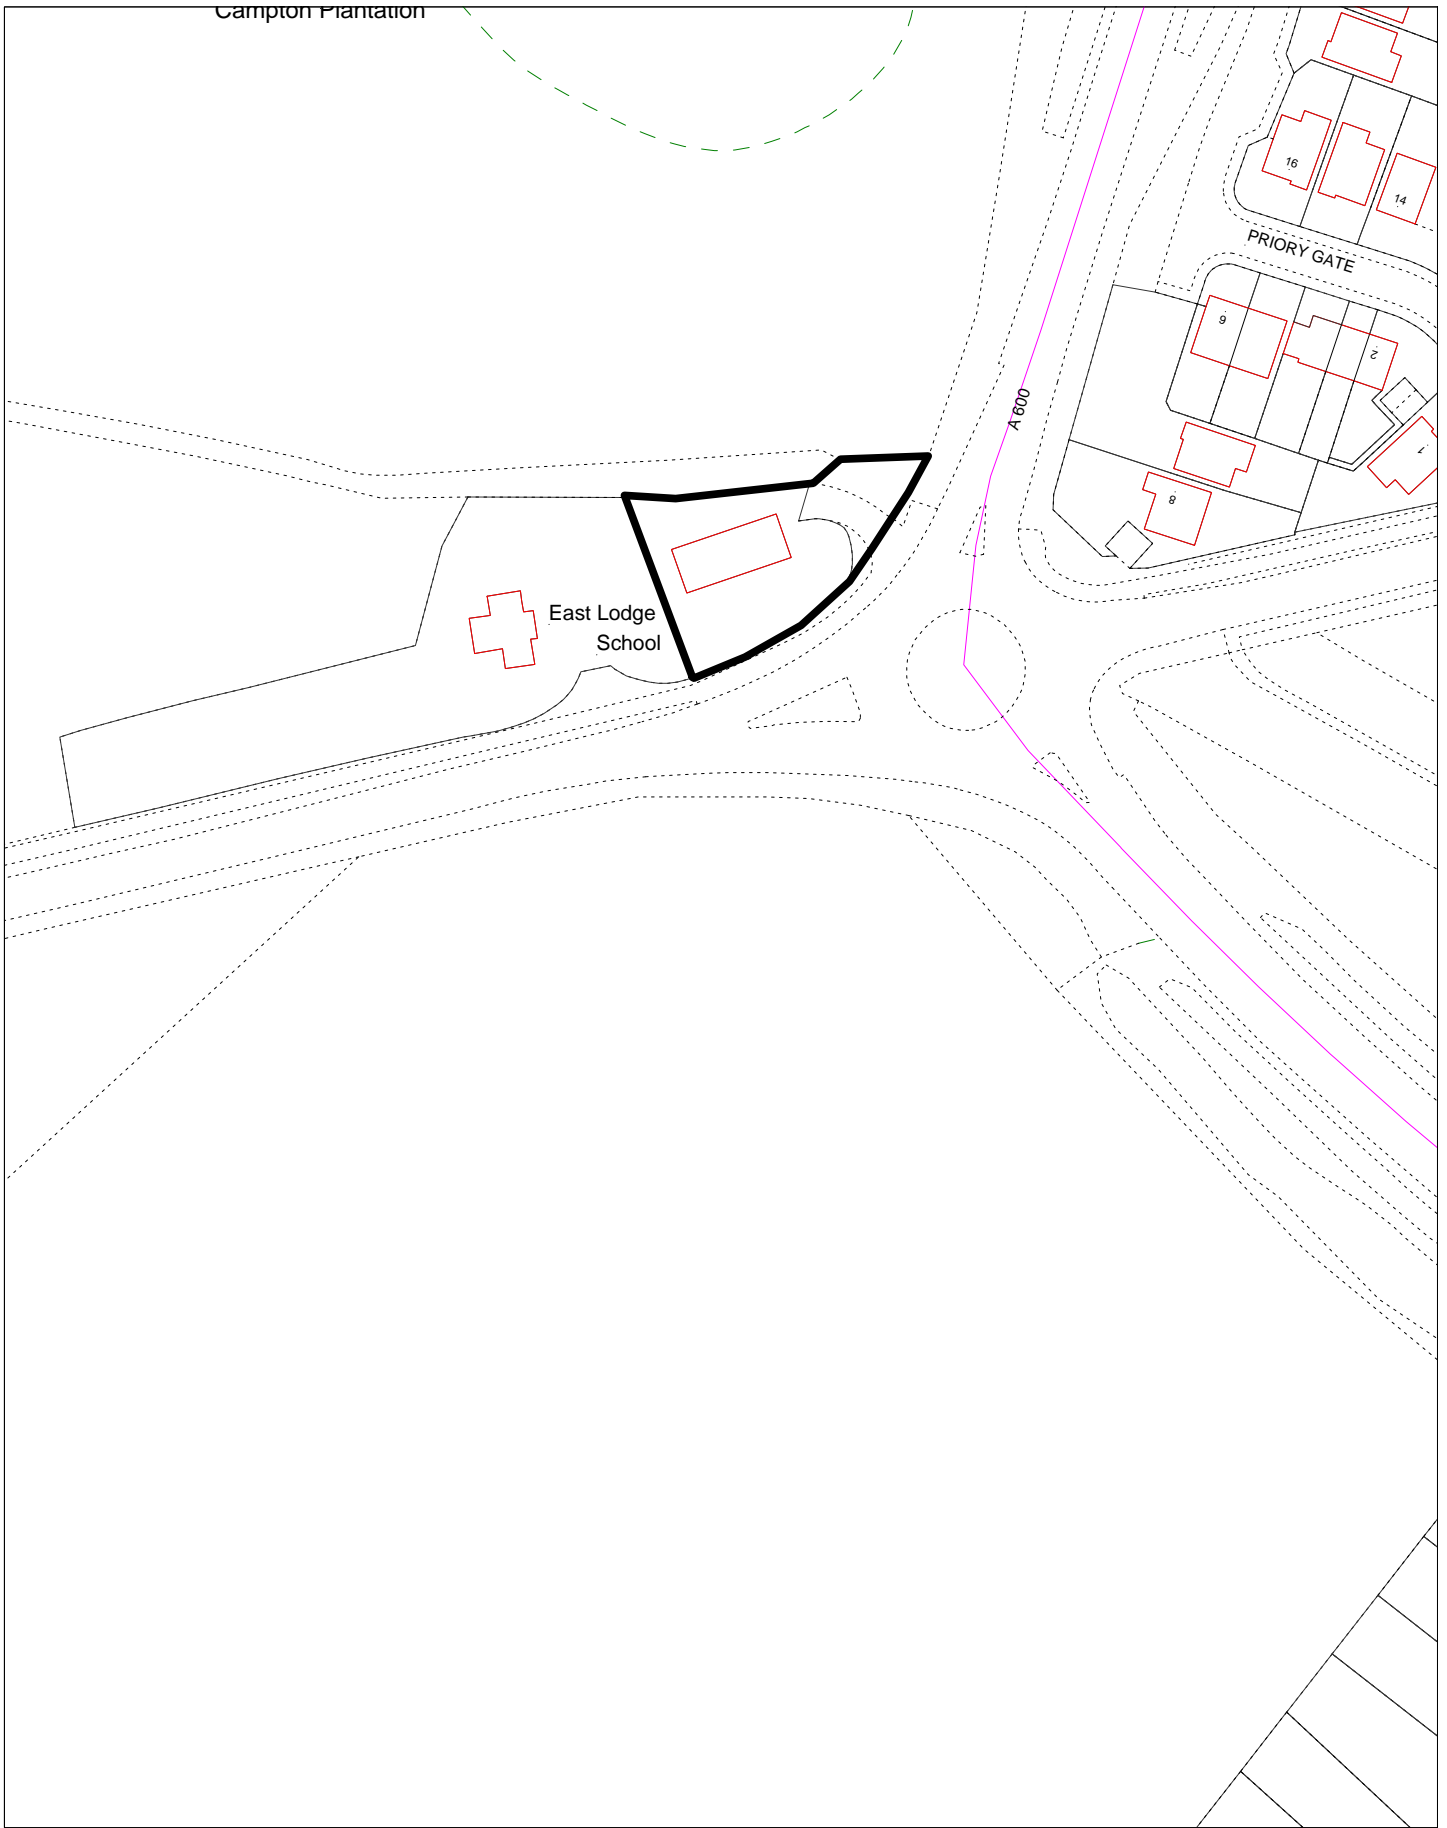

Campton Plantation

Date: 07 July 2009

Scale: 1:1250

ITEM NO. 8

APPLICATION NO. MB/08/00850/FULL

Crown Copyright. All rights reserved.  
Central Bedfordshire Council.  
100049029. 2009.

East Lodge School, Ampthill Road, Shefford